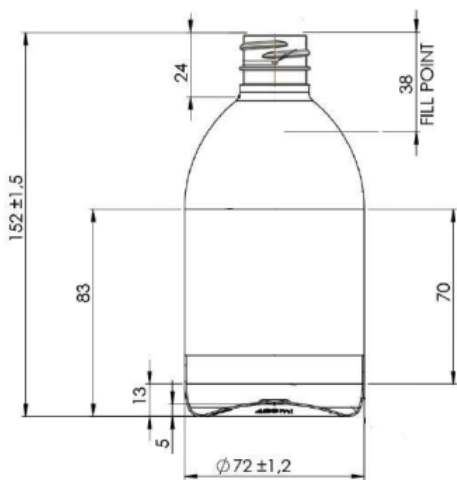

Cosmo Sirop 420

General info

Item no. (SKU):	
Family / Range:	Cosmo Sirop
Capacity:	420ml
Neck:	28/410
Weight:	32
Shape:	Round
Material:	PET
Colour:	All Colours Available
Print Areas:	
Country of Origin:	Lithuania

Packaging Info

Packed in Boxes

Box Dimensions (mm):	594 x 394 x 448
Quantity per box (pcs):	
Boxes per pallet (pcs):	
Quantity per pallet (pcs):	
Net weight (kg):	
Gross weight (kg):	
Pallet height (mm):	2400

Packed in PE bags on trays (Full pallet)

Tray dimensions (mm):	1200 x 800 x 50
Quantity per tray (pcs):	176
Quantity per PE bag (pcs):	88
PE bags per tray (pcs):	2
Trays per pallet (pcs):	14
Quantity per pallet (pcs):	2464
Net weight (kg):	79
Gross weight (kg):	95
Pallet height (mm):	2400